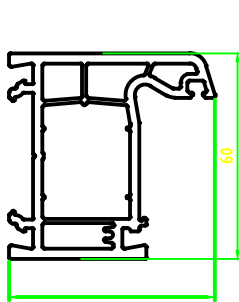

FAZAH

Tilt & Turn System

Frame

Renovation Frame

Renovation Frame E

Sash

Mullion

Doorsash - Inside Opening

Doorsash -
Outside Opening

Glass Bead 5mm
with Co Ex

Glass Bead 24mm
with Co Ex

Glass Bead 20mm
with Co-Ex