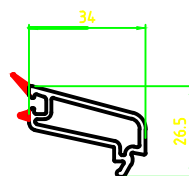

FAZAH

Tilt & Turn System

Frame

Renovation Frame

Renovation Frame E

Sash

Mullion

Doorsash - Inside Opening

Doorsash -
Outside Opening

Glass Bead 5mm
with Co Ex

Glass Bead 24mm
with Co Ex

Glass Bead 20mm
with Co-Ex