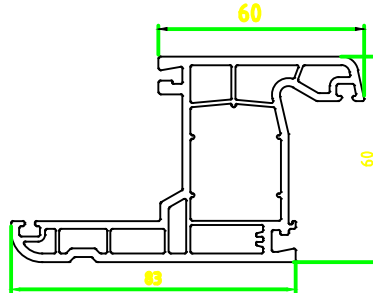

FAZAH

Tilt & Turn System

Frame

Renovation Frame

Renovation Frame E

Sash

Mullion

Doorsash - Inside Opening

Doorsash -
Outside Opening

Glass Bead 5mm
with Co Ex

Glass Bead 24mm
with Co Ex

Glass Bead 20mm
with Co-Ex