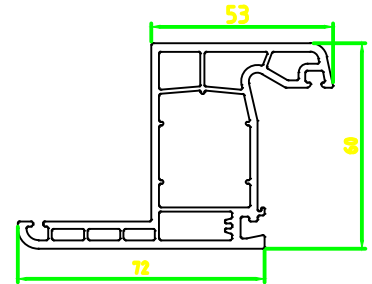

FAZAH

Tilt & Turn System

Frame

Renovation Frame

Renovation Frame E

Sash

Mullion

Doorsash - Inside Opening

Doorsash -
Outside Opening

Glass Bead 5mm
with Co Ex

Glass Bead 24mm
with Co Ex

Glass Bead 20mm
with Co-Ex