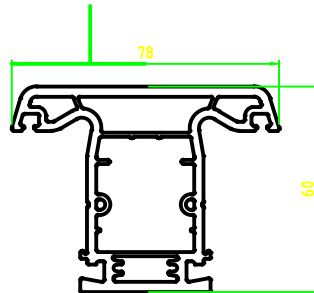

FAZAH

Tilt & Turn System

Frame

Renovation Frame

Renovation Frame E

Sash

Mullion

Doorsash - Inside Opening

Doorsash -
Outside Opening

Glass Bead 5mm
with Co Ex

Glass Bead 24mm
with Co Ex

Glass Bead 20mm
with Co-Ex