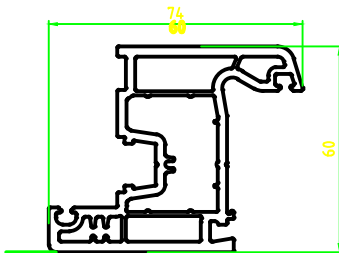

FAZAH

Tilt & Turn System

Frame

Renovation Frame

Renovation Frame E

Sash

Mullion

Doorsash - Inside Opening

Doorsash -
Outside Opening

Glass Bead 5mm
with Co Ex

Glass Bead 24mm
with Co Ex

Glass Bead 20mm
with Co-Ex