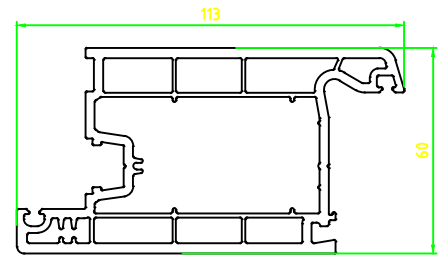

FAZAH

Tilt & Turn System

Frame

Renovation Frame

Renovation Frame E

Sash

Mullion

Doorsash - Inside Opening

Doorsash -
Outside Opening

Glass Bead 5mm
with Co Ex

Glass Bead 24mm
with Co Ex

Glass Bead 20mm
with Co-Ex