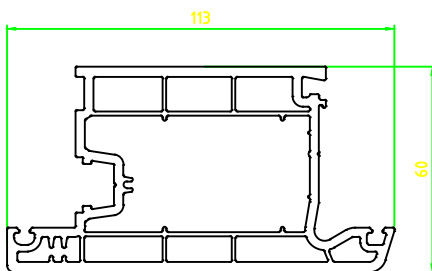

FAZAH

Tilt & Turn System

Frame

Renovation Frame

Renovation Frame E

Sash

Mullion

Doorsash - Inside Opening

Doorsash -
Outside Opening

Glass Bead 5mm
with Co Ex

Glass Bead 24mm
with Co Ex

Glass Bead 20mm
with Co-Ex