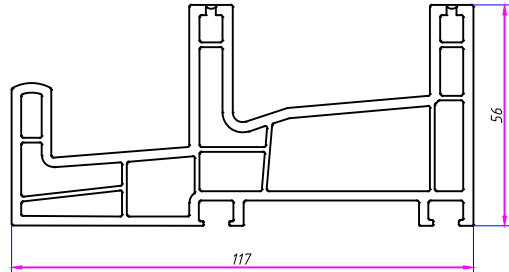

FAZAH Sliding System

Sliding Frame 073mm

Sliding Frame 117mm

Slide Frame Fix

*Sliding Frame 117mm
Classic*

Sliding Frame 95mm

Sliding Sash 85mm