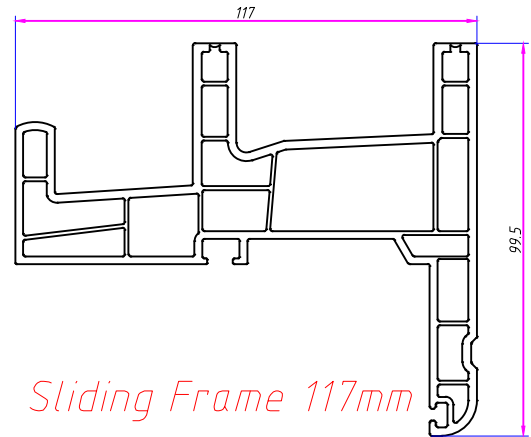

FAZAH Sliding System

Sliding Frame 073mm

Sliding Frame 117mm

Slide Frame Fix

*Sliding Frame 117mm
Classic*

Sliding Frame 95mm

Sliding Sash 85mm