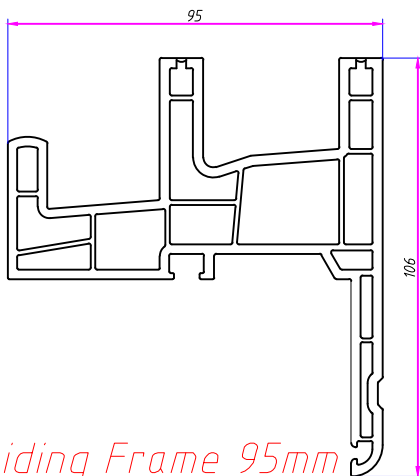

FAZAH Sliding System

Sliding Frame 073mm

Sliding Frame 117mm

Slide Frame Fix

*Sliding Frame 117mm
Classic*

Sliding Frame 95mm

Sliding Sash 85mm