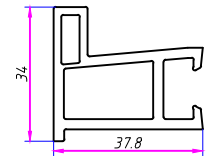

FAZAH Sliding System

Sliding Sash 70mm

Sliding Sash 37mm

Sliding Mullion

Mosquito Sash Big

Mosquito Sash Small

Mosquito frame

Cover For Fix frame

Inter-Lock 85mm

Inter-lock 70mm

Inter-Lock 37mm

Glass Bead 18mm

Glass Bead 6mm

Glass Bead 6mmE

Glass Bead 18mmE

Inter-Seal for Sliding
Sash 70&85mm