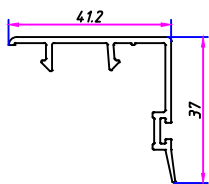

FAZAH Sliding System

Sliding Sash 70mm

Sliding Sash 37mm

Sliding Mullion

Mosquito Sash Big

Mosquito Sash Small

Mosquito frame

Cover For Fix frame

Inter-Lock 85mm

Inter-lock 70mm

Inter-Lock 37mm

Glass Bead 18mm

Glass Bead 6mm

Glass Bead 6mmE

Glass Bead 18mmE

Inter-Seal for Sliding
Sash 70&85mm