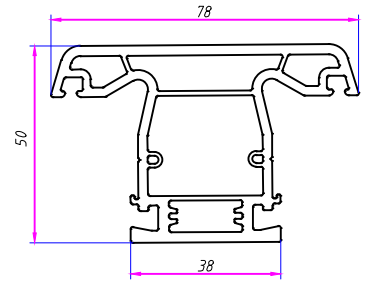

FAZAH Sliding System

Sliding Sash 70mm

Sliding Sash 37mm

Sliding Mullion

Mosquito Sash Big

Mosquito Sash Small

Mosquito frame

Cover For Fix frame

Inter-Lock 85mm

Inter-lock 70mm

Inter-Lock 37mm

Glass Bead 18mm

Glass Bead 6mm

Glass Bead 6mmE

Glass Bead 18mmE

Inter-Seal for Sliding
Sash 70&85mm

Inter-Seal for
Mosquito Sash Big