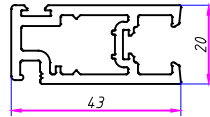

FAZAH Sliding System

Sliding Sash 70mm

Sliding Sash 37mm

Sliding Mullion

Mosquito Sash Big

Mosquito Sash Small

Mosquito frame

Cover For Fix frame

Inter-Lock 85mm

Inter-lock 70mm

Inter-Lock 37mm

Glass Bead 18mm

Glass Bead 6mm

Glass Bead 6mmE

Glass Bead 18mmE

Inter-Seal for Sliding
Sash 70&85mm