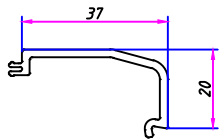

FAZAH Sliding System

Sliding Sash 70mm

Sliding Sash 37mm

Sliding Mullion

Mosquito Sash Big

Mosquito Sash Small

Mosquito frame

Cover For Fix frame

Inter-Lock 85mm

Inter-lock 70mm

Inter-Lock 37mm

Glass Bead 18mm

Glass Bead 6mm

Glass Bead 6mmE

Glass Bead 18mmE

Inter-Seal for Sliding
Sash 70&85mm