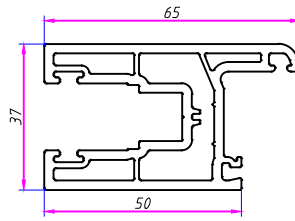

FAZAH Sliding System

Sliding Sash 70mm

Sliding Sash 37mm

Sliding Mullion

Mosquito Sash Big

Mosquito Sash Small

Mosquito frame

Cover For Fix frame

Inter-Lock 85mm

Inter-lock 70mm

Inter-Lock 37mm

Glass Bead 18mm

Glass Bead 6mm

Glass Bead 6mmE

Glass Bead 18mmE

Inter-Seal for Sliding
Sash 70&85mm