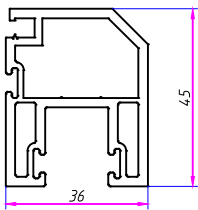

FAZAH Sliding System

Sliding Sash 70mm

Sliding Sash 37mm

Sliding Mullion

Mosquito Sash Big

Mosquito Sash Small

Mosquito frame

Cover For Fix frame

Inter-Lock 85mm

Inter-lock 70mm

Inter-Lock 37mm

Glass Bead 18mm

Glass Bead 6mm

Glass Bead 6mmE

Glass Bead 18mmE

Inter-Seal for Sliding
Sash 70&85mm