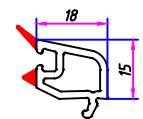

Inter-Lock 85mm

Inter-lock 70mm

Inter-Lock 37mm

Glass Bead 18mm

Glass Bead 6mm

Glass Bead 6mmE

Glass Bead 18mmE

Inter-Seal for Sliding
Sash 70&85mm

Inter-Seal for
Mosquito Sash Big