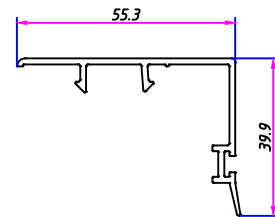

FAZAH Sliding System

Sliding Sash 70mm

Sliding Sash 37mm

Sliding Mullion

Mosquito Sash Big

Mosquito Sash Small

Mosquito frame

Cover For Fix frame

Inter-Lock 85mm

Inter-lock 70mm

Inter-Lock 37mm

Glass Bead 18mm

Glass Bead 6mm

Glass Bead 6mmE

Glass Bead 18mmE

Inter-Seal for Sliding
Sash 70&85mm