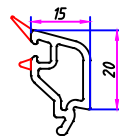

FAZAH Sliding System

Sliding Sash 70mm

Sliding Sash 37mm

Sliding Mullion

Mosquito Sash Big

Mosquito Sash Small

Mosquito frame

Cover For Fix frame

Inter-Lock 85mm

Inter-lock 70mm

Inter-Lock 37mm

Glass Bead 18mm

Glass Bead 6mm

Glass Bead 6mmE

Glass Bead 18mmE

Inter-Seal for Sliding
Sash 70&85mm