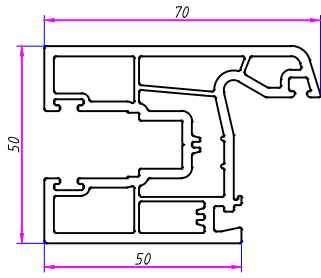

FAZAH Sliding System

Sliding Sash 70mm

Sliding Sash 37mm

Sliding Mullion

Mosquito Sash Big

Mosquito Sash Small

Mosquito frame

Cover For Fix frame

Inter-Lock 85mm

Inter-lock 70mm

Inter-Lock 37mm

Glass Bead 18mm

Glass Bead 6mm

Glass Bead 6mmE

Glass Bead 18mmE

Inter-Seal for Sliding
Sash 70&85mm