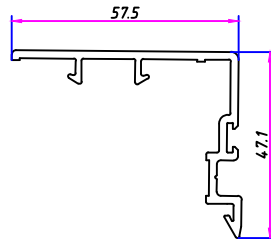

FAZAH Sliding System

Sliding Sash 70mm

Sliding Sash 37mm

Sliding Mullion

Mosquito Sash Big

Mosquito Sash Small

Mosquito frame

Cover For Fix frame

Inter-Lock 85mm

Inter-lock 70mm

Inter-Lock 37mm

Glass Bead 18mm

Glass Bead 6mm

Glass Bead 6mmE

Glass Bead 18mmE

Inter-Seal for Sliding
Sash 70&85mm